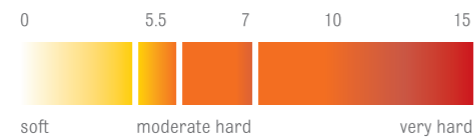

15 YEARS WARRANTY*

opulent

The **Brazilian Walnut** is the most durable hardwood in our collection, **branded as one of the finest timbers in the world.**

Brazilian Walnut is known for its blends of chocolate brown and nearly black hues that mix to form an exotic and rich dark brown. An impressive hardwood, popular amongst architects and designers, for its exceptionally fine graining, superior hardness and natural dark colouration. The Brazilian Walnut is a perfect choice to bathe your home in timeless beauty and style.

FEATURES

- Kiln dried
- Aluminium Oxide Finish
- Precision milled
- Tongue and groove
- Superior stain resistance
- Easy maintenance
- Matching Accessories available

COLOUR CHANGE

The rich chocolate tones of the Brazilian Walnut, are mostly unaffected by exposure to light.

HARDNESS RATING

The Brazilian Walnut has a hardness rating of 16.4KN, the hardest timber available on the **IndusFloor** range and one of the finest in the world.

INSTALLATION

IndusFloor's Exotic Hardwood Flooring range is precision milled for a perfect tongue and groove fit. The prefinished range is quick and easy to install, without any sanding, dust or polishing odours.