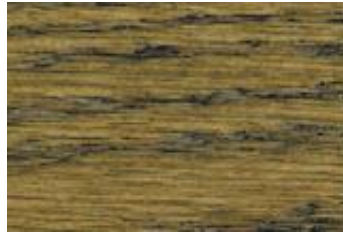

## DriFast Stain colour chart

**Natural**

**Golden Oak**

**Puritan Pine**

**Nutmeg**

**Early American**

**Provincial**

**Special Walnut**

**Medium Brown**

**Antique Brown**

**Jacobean**

**Graphite (Ebony)**

**Cherry**

**Rosewood**

**Red Mahogany**

**White**

**DriFast Stain is available in 15 standard colours. Different application rates, application methods, preparation of the timber and timber species can affect the final colour.**

**(Please note that printed colours may vary from the actual DriFast colours)**