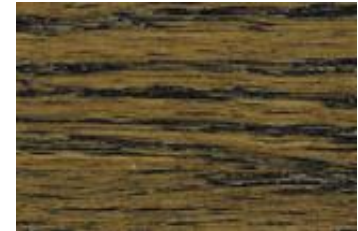

DriFast Stain colour chart

Natural

Golden Oak

Puritan Pine

Nutmeg

Early American

Provincial

Special Walnut

Medium Brown

Antique Brown

Jacobean

Graphite (Ebony)

Cherry

Rosewood

Red Mahogany

White

DriFast Stain is available in 15 standard colours. Different application rates, application methods, preparation of the timber and timber species can affect the final colour.

(Please note that printed colours may vary from the actual DriFast colours)