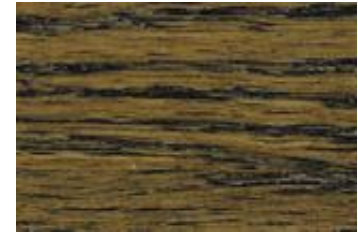

## DriFast Stain colour chart

**Natural**

**Golden Oak**

**Puritan Pine**

**Nutmeg**

**Early American**

**Provincial**

**Special Walnut**

**Medium Brown**

**Antique Brown**

**Jacobean**

**Graphite (Ebony)**

**Cherry**

**Rosewood**

**Red Mahogany**

**White**

**DriFast Stain is available in 15 standard colours. Different application rates, application methods, preparation of the timber and timber species can affect the final colour.**

**(Please note that printed colours may vary from the actual DriFast colours)**